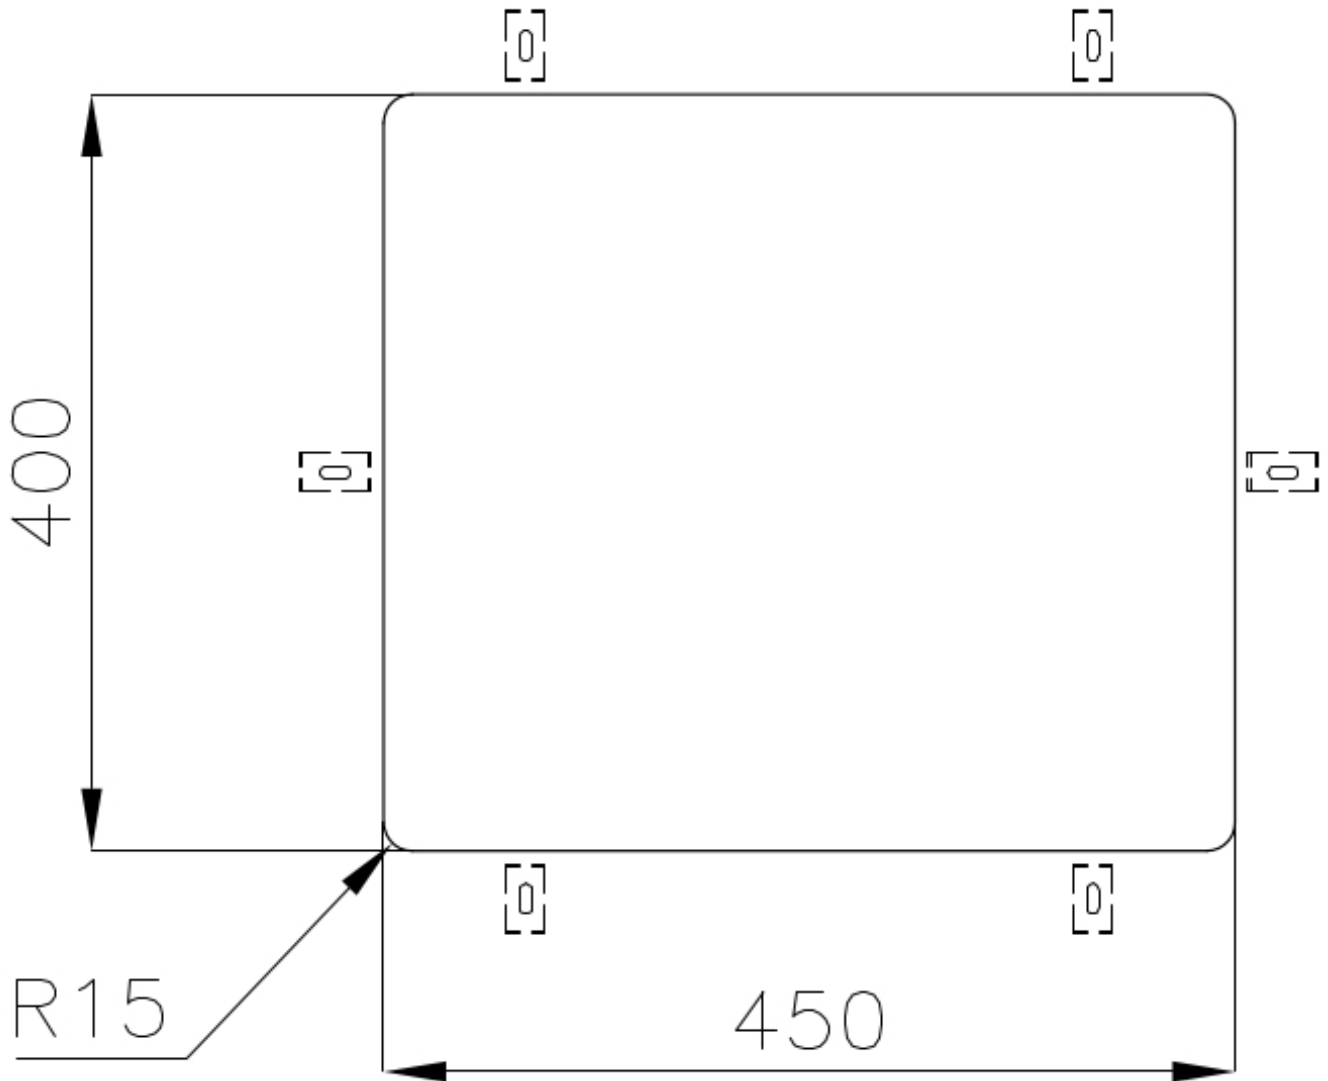

Sink KE - R15

Kitchen Sinks

Code: 2154 850

DETAILS

Edge/Installation Type	Undermount
Finish	Foster brushed
Material	AISI 304 stainless steel
Texture	Foster brushed
Base	60 cm
Dimensions	490x440 mm
Standard fittings	Fixing hooks, gasket, drain, overflow and siphon, boxed packing
Mixer holes	No standard holes
Built-in hole	View technical data sheet

Drainer No

Width 49 cm

Bowl dimension 450x400mm

Number of bowls 1 bowl

Waste fitting 3,5" drain

FEATURES

Basket 3,5" waste fitting The drain is equipped with a large 3.5" drain, with the practical basket cap that prevents the discharge of solid parts.

High thickness 1mm thick steel. A significant thickness, which guarantees the maximum sturdiness and durability.

Perimetral overflow The overflow is always a security on the Foster sinks that prevents the overflow of water in case of oversights. The perimeter drain solution improves aesthetics thanks to its square and essential shape.

Small radius Bowls with squared shapes with a modern design and an increased capacity, for a minimal aesthetics connected with an extreme practicality.

TECHNICAL DATA

Cut out size
Dimensioni per foratura top