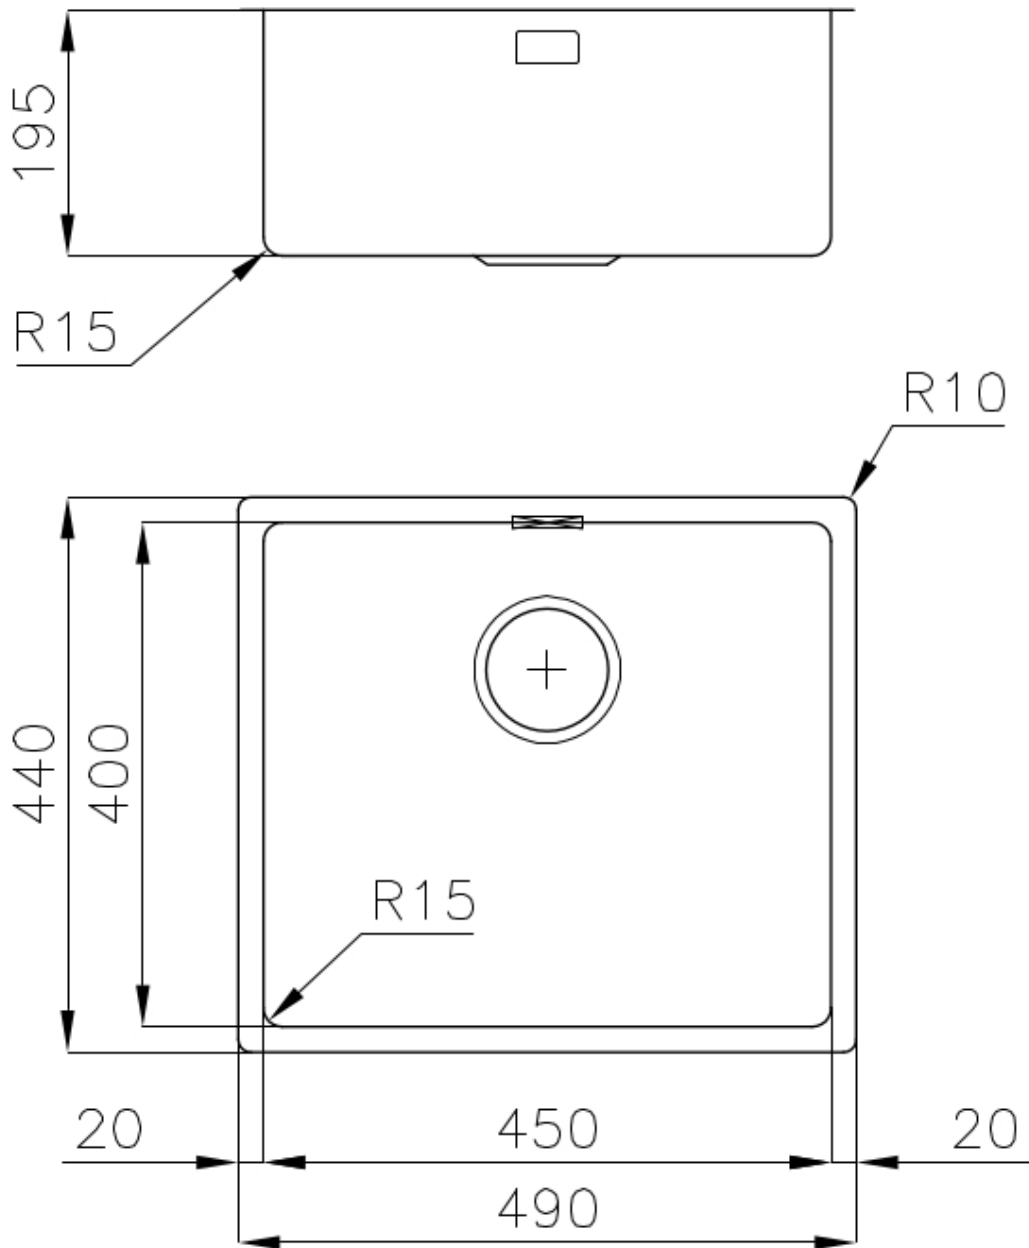

Sink KE - R15

Kitchen Sinks

Code: 2154 850

DETAILS

Edge/Installation Type	Undermount
Finish	Foster brushed
Material	AISI 304 stainless steel
Texture	Foster brushed
Base	60 cm
Dimensions	490x440 mm
Standard fittings	Fixing hooks, gasket, drain, overflow and siphon, boxed packing
Mixer holes	No standard holes
Built-in hole	View technical data sheet

Drainer No

Width 49 cm

Bowl dimension 450x400mm

Number of bowls 1 bowl

Waste fitting 3,5" drain

FEATURES

Basket 3,5" waste fitting The drain is equipped with a large 3.5" drain, with the practical basket cap that prevents the discharge of solid parts.

High thickness 1mm thick steel. A significant thickness, which guarantees the maximum sturdiness and durability.

Perimetral overflow The overflow is always a security on the Foster sinks that prevents the overflow of water in case of oversights. The perimeter drain solution improves aesthetics thanks to its square and essential shape.

Small radius Bowls with squared shapes with a modern design and an increased capacity, for a minimal aesthetics connected with an extreme practicality.

TECHNICAL DATA

Cut out size
Dimensioni per foratura top